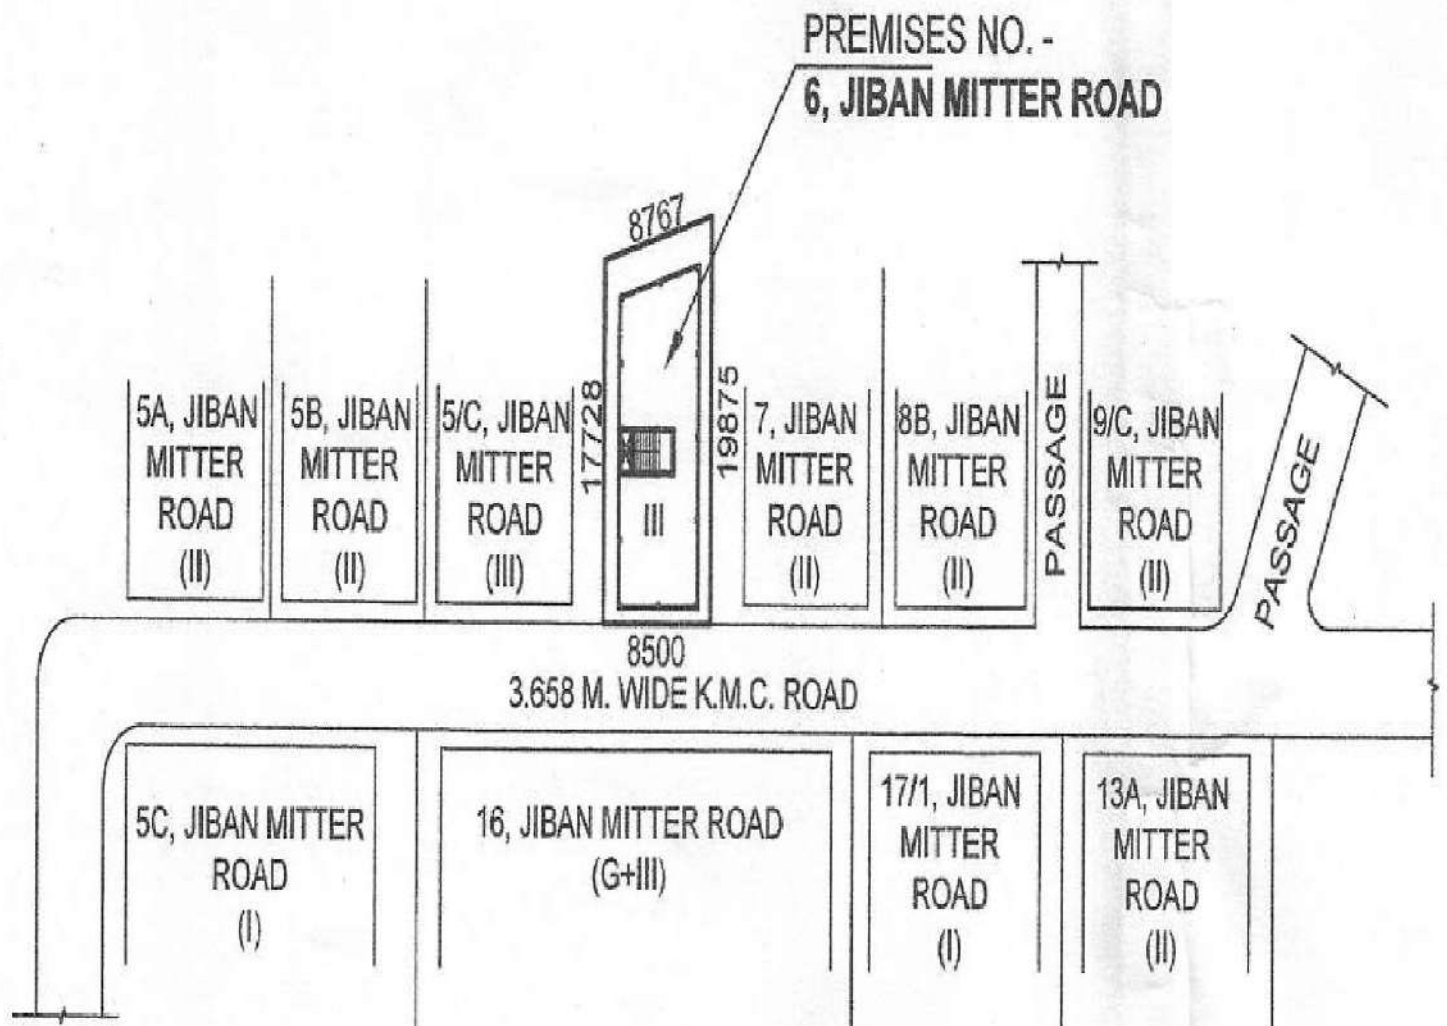

Proposed Project at Premises No-6, Jiban Mitter Road, Ward No-003, Borough No-I, under Kolkata Municipal Corporation, P.S.- Chitpore, Kolkata-700037

LATITUDE : 22.608484
LONGITUDE : 88.387832

MA TARA CONSTRUCTION